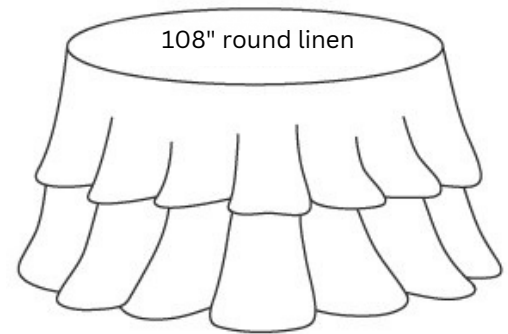

6ft round table

132" round linen

rectangle linens

60" x 120"

Fits 6' rectangle table to seat
Fits 8' rectangle table to seat
Fits Kids 6ft rectangle table to floor
Fits Kids 8ft rectangle table to floor

90" x 132"

Fits 6' rectangle table to floor

90" x 156"

Fits 8' rectangle table to floor