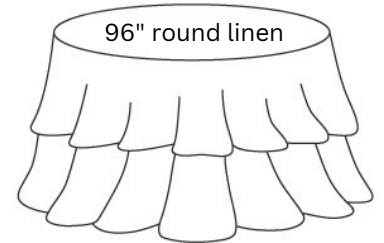

#### 96" Round

**Fits 3ft round table to floor**

Fits 5ft round table to seat  
Fits 30" round short café table to floor  
Fits Kids 3ft round table to floor

**Fits 4ft round to floor**

Fits 6ft round to seat  
Fits 4ft rectangle table to floor  
Fits 2ft cocktail table to floor

#### 108" Round

**Fits 5ft round to floor**

Fits 30" round hi-top cocktail table to floor  
Fits 2ft cocktail table to floor with sash  
Fits 6ft round table w/24" drop  
Fits 4ft square table to floor

#### 120" Round

**Fits 6ft round to floor**

Fits 30" round hi-top cocktail with sash  
Fits 5ft square table to floor

#### 5ft round table

120" round linen